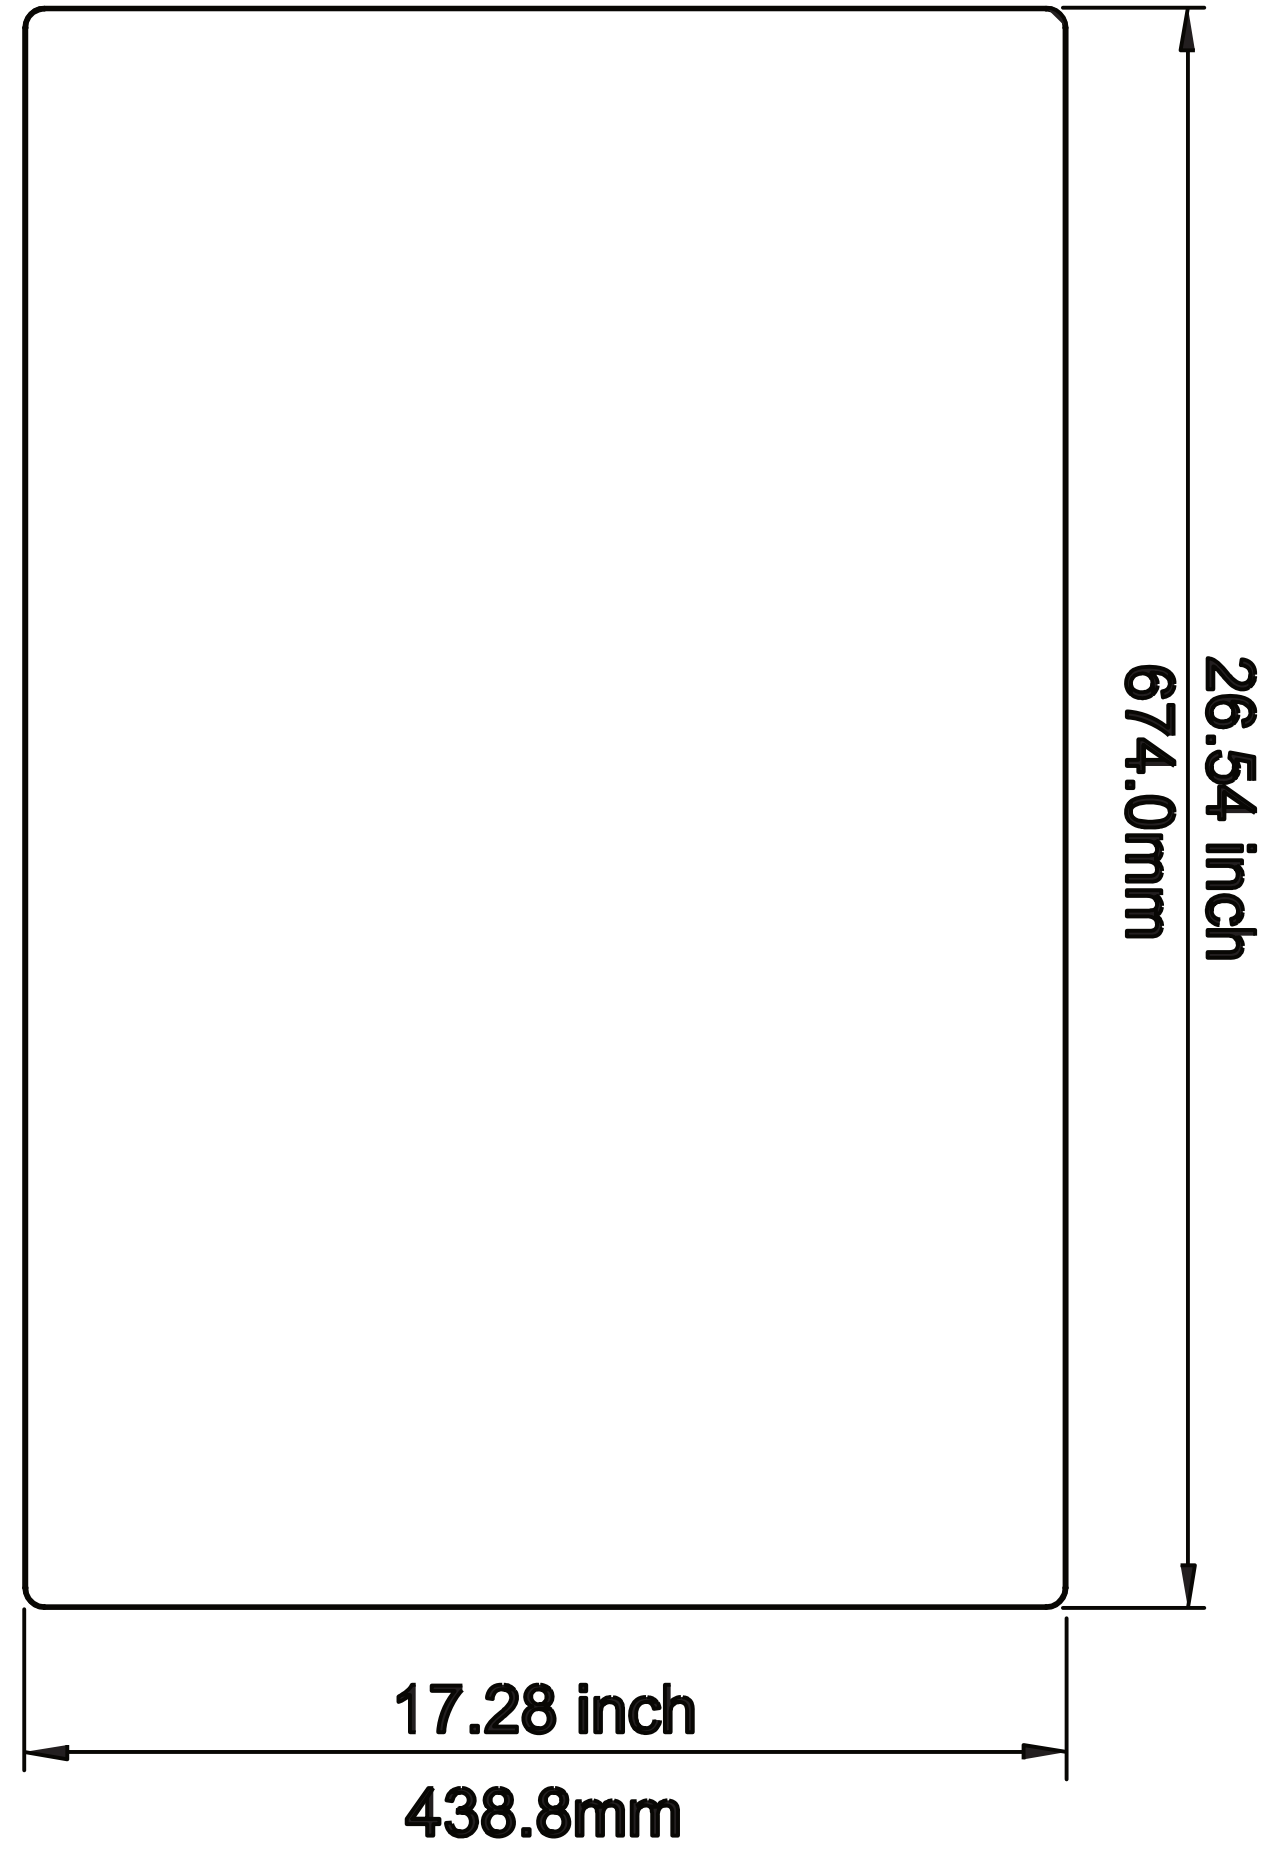

Magnetic Grille Dimensions

Front Baffle Dimensions

Rear Enclosure Dimensions

Mounting Depth