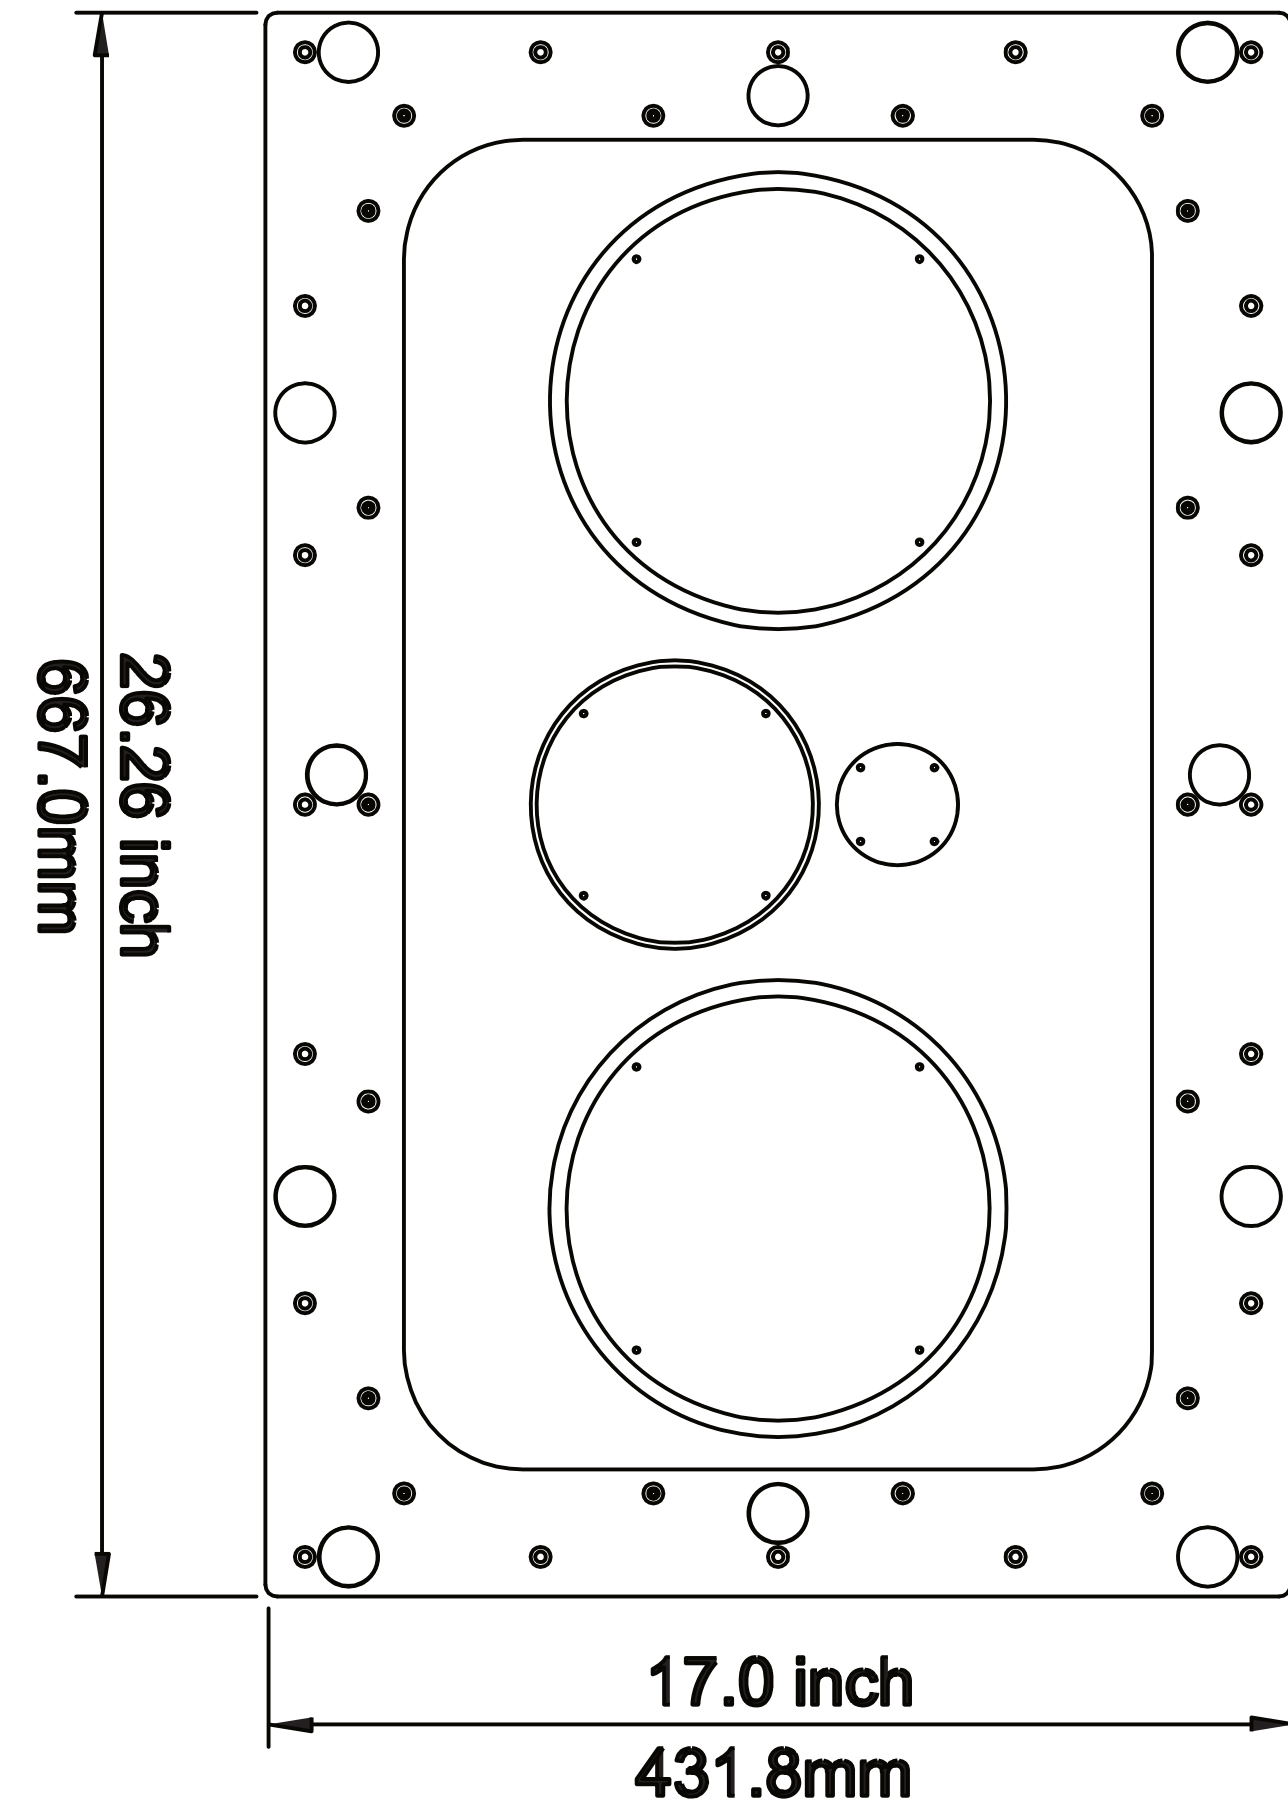

Magnetic Grille Dimensions

Front Baffle Dimensions

Rear Enclosure Dimensions

Mounting Depth