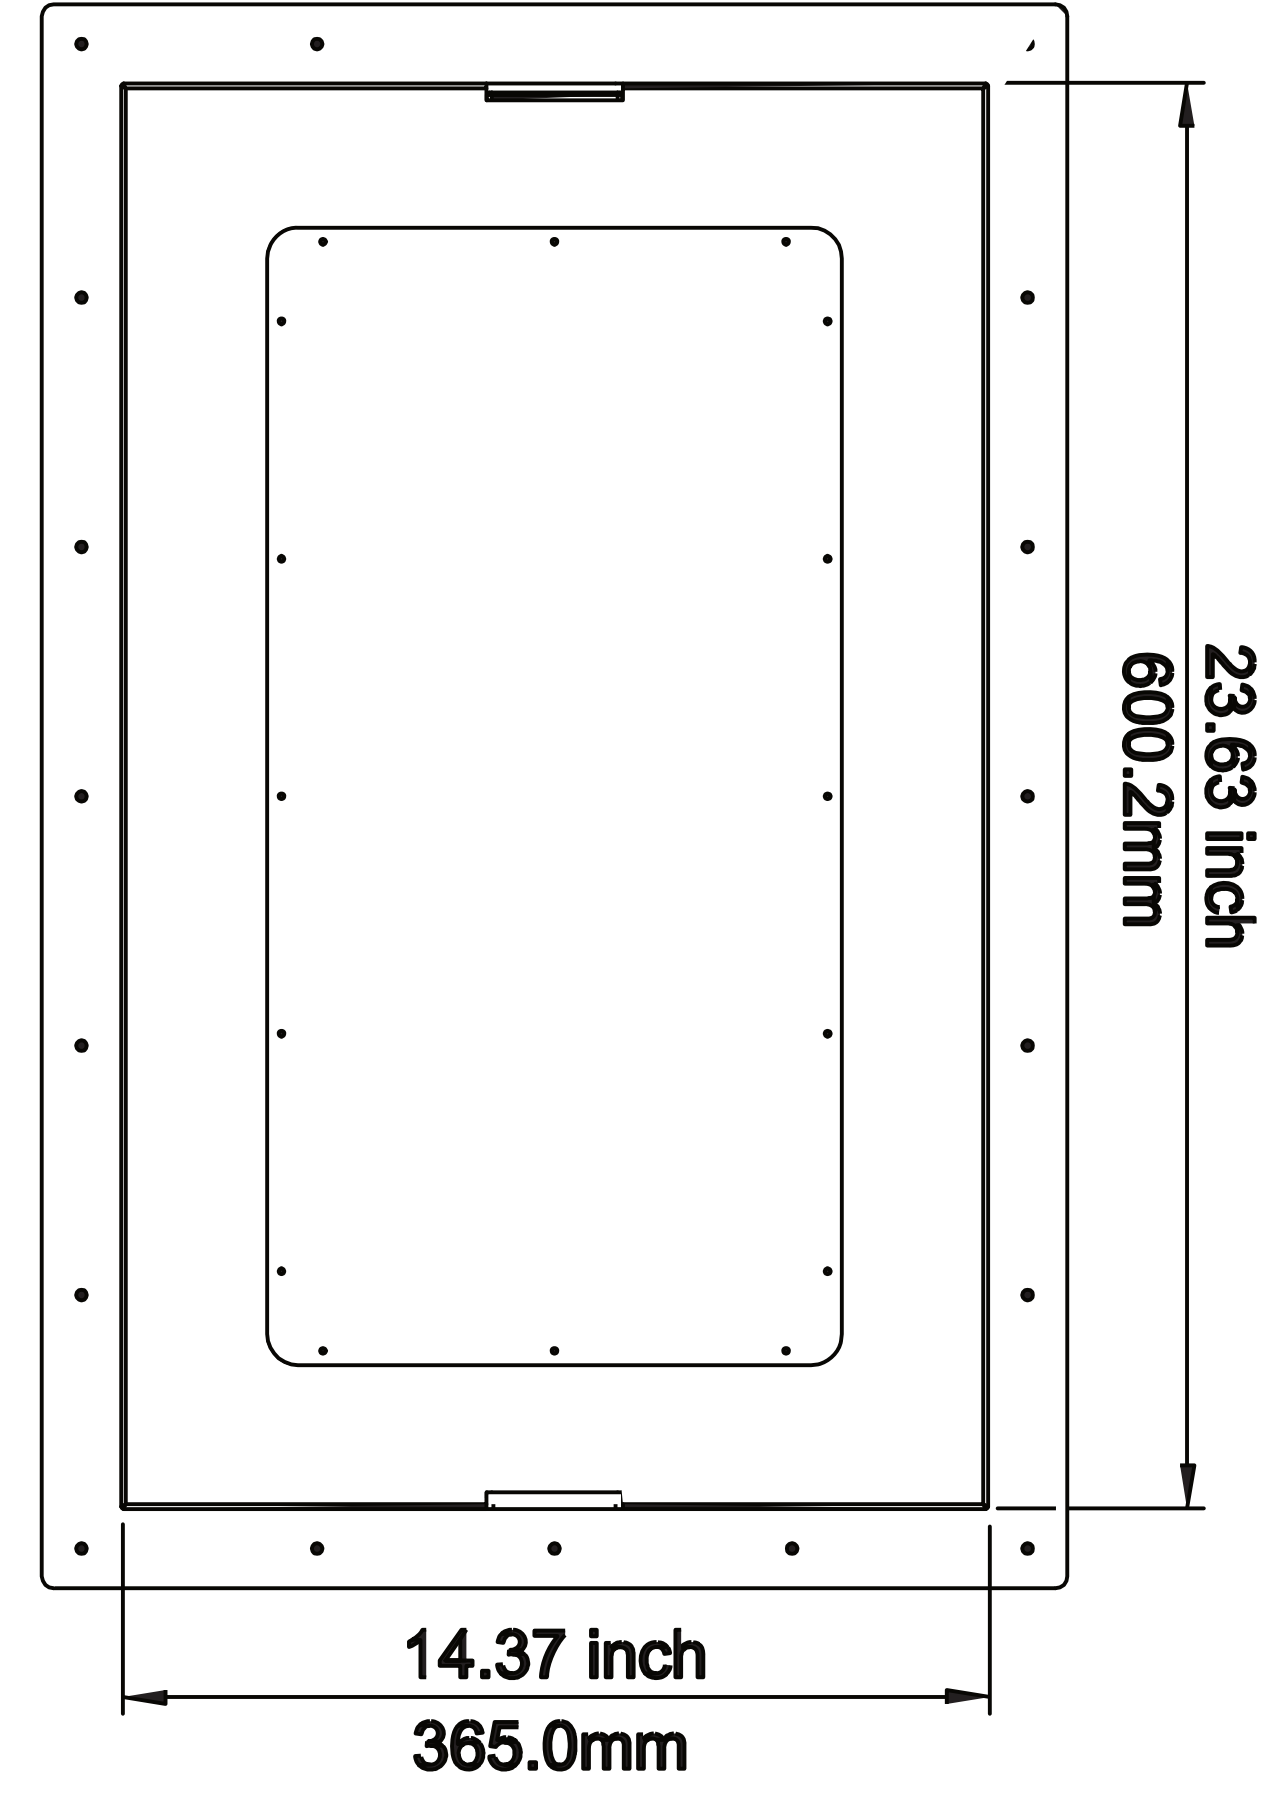

Magnetic Grille Dimensions

Front Baffle Dimensions

Rear Enclosure Dimensions

Mounting Depth